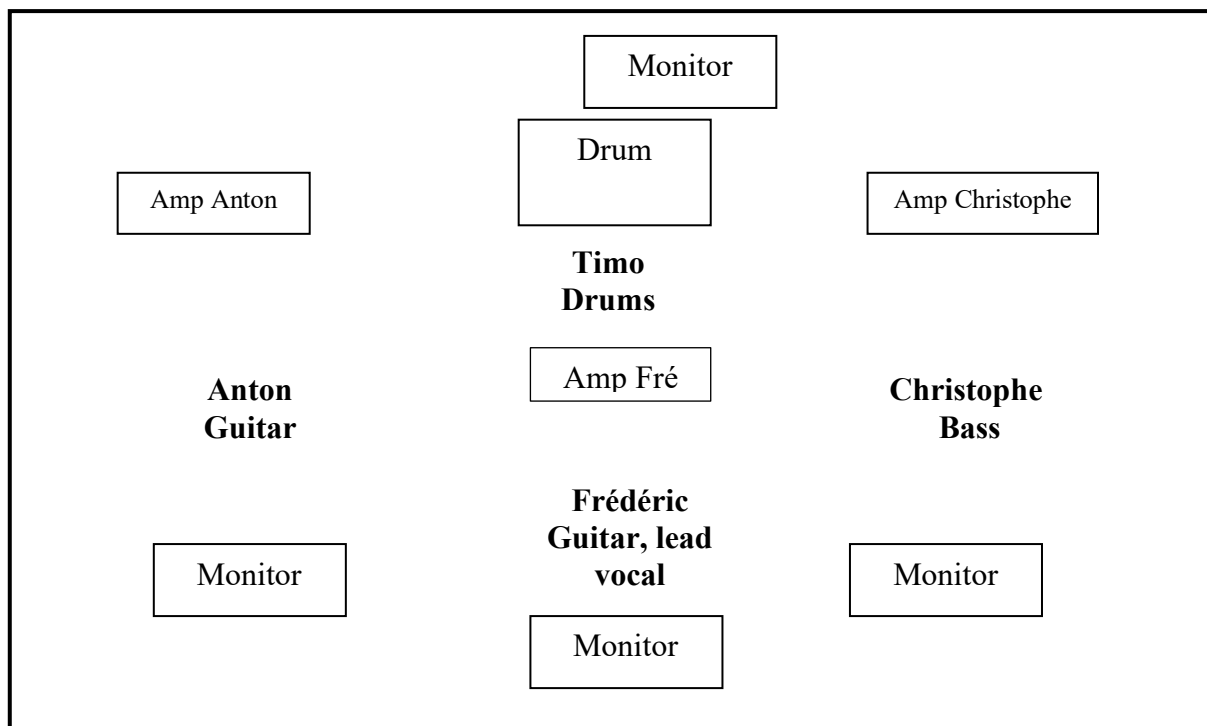

Inserts & FX:

We like to have two quality reverbs (plate) and one quality tap delay.
3 quality compressors en 3 quality gates will do

Monitors:

- 4 good quality wedges
- graphic equalizers for each wedge
- if monitors are not send by FOH, a friendly and good monitor mixer

Lights:

Please create a dark melancholic atmosphere. We really love floorlights!

Stageplan:

If there is any problem with the requirements of this rider or you still have some questions, please contact crabbe.steven@telenet.be or 0032 495 62 82 50